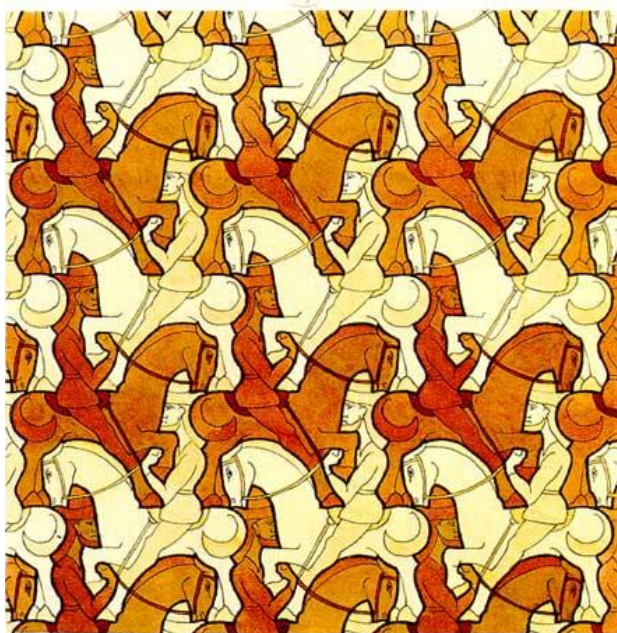

Y6 TRANSITION ASSIGNMENT

THE ART OF MATHEMATICS : AN ESCHER EXPERIENCE

MC Escher (there is a picture of him on the right) was an artist and mathematician. This picture is actually a self-portrait!

He loved working with perspective and created patterns (called tessellations).

A **tessellation** is a puzzle usually made with identical pieces. These pieces fit together leaving no gaps.

Have a look at the examples of tessellations below.

Your task is to create a wallpaper design using your own tessellation shape.

The links below provide tips on how to make a shape that will tessellate.

- ✓ Have a look at <https://nrich.maths.org/4975> to see how to modify a shape to make an interesting Escher tessellation.
- ✓ Also, check out these YouTube videos, which explain step-by-step how to make these tessellations: <https://www.youtube.com/watch?v=FB7AU3d2zUA> and <https://www.youtube.com/watch?v=5FIOF8xsPas> and <https://www.youtube.com/watch?v=pMaQ-AdvD8>
- ✓ If you're feeling more adventurous, why not try out these shapes: https://www.youtube.com/watch?v=NYGIhZ_HWfg or https://www.youtube.com/watch?v=T6L6bE_bTMo